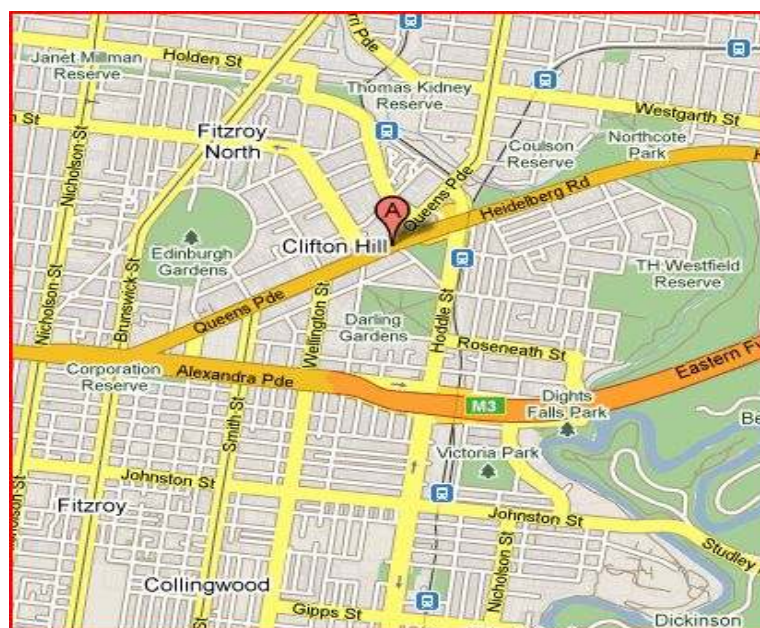

## **LOCAL AREA INFORMATION**

### **POPULATION**

The population of Clifton Hill as of the 2006 census is 5386. There is a diverse range of people living in the area from a slightly older generation European background to the young professional family. With its close proximity to the CBD and the trendy Brunswick St Clifton Hill's very own Queens Parade offers a cosmopolitan café lifestyle with the benefit of quiet, tree lined streets.

A cross section of the suburbs near Clifton Hill

**PLAYGROUNDS AND PARKS IN CLIFTON HILL**

Playground Location	Address	Melway Ref	Facilities
Edinburgh gardens	Corner of Brunswick St and Freeman St, North Fitzroy	2C D1	Grassed areas, play equipment, public toilets, natural shade and disabled access
Darling gardens	Gold Street, Clifton Hill	2C G3	Play equipment, surrounded by grasslands, close to Queens Parade cafe's and shops
Quarries park, Clifton Hill	Ramsden St, Clifton Hill	2D C2	Swings for all access abilities, sandpit, skate park within clear view, some shade, disabled access, public toilet
Mayors park	Turnbull Street / Heidelberg Road / Hoddle St Clifton Hill	2C J1	

**PUBLIC TRANSPORT**

Brunswick,  
 Brunswick East,  
 Brunswick West,  
 Coburg,  
 Coburg North,  
 Fawkner,  
 Glenroy,

Gowanbrae,  
 Hadfield,  
 Oak Park,  
 CLIFTON HILL,  
 CLIFTON HILL South,  
 TULLERMARINE