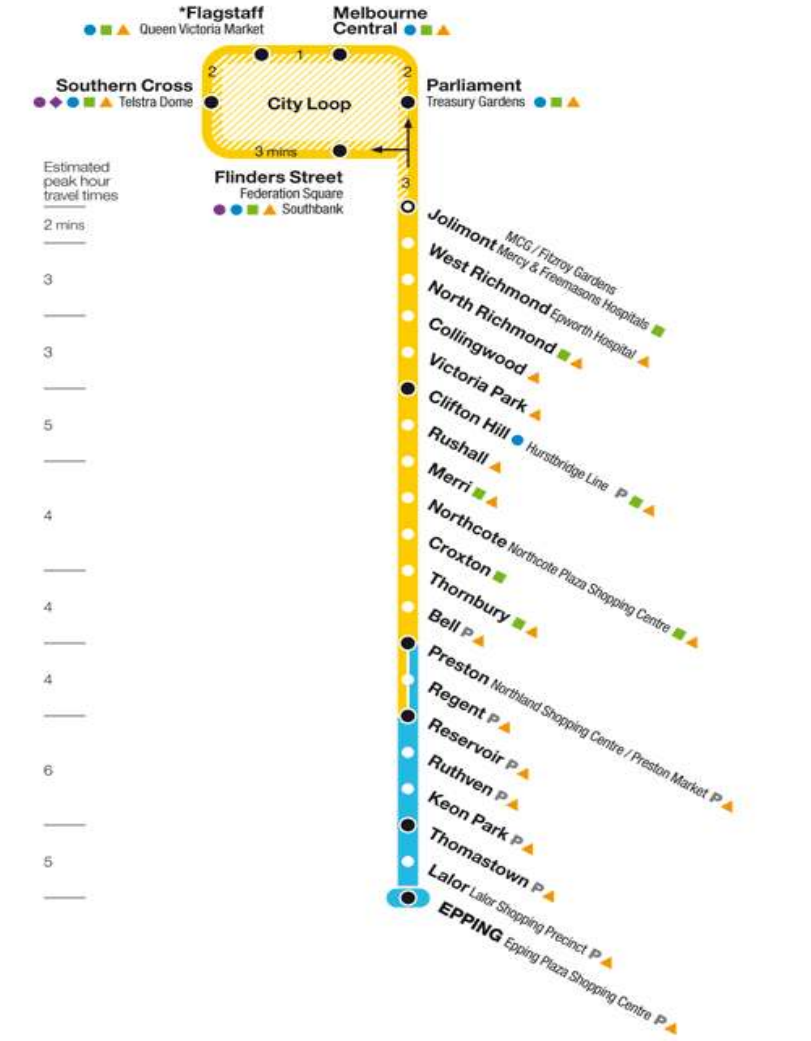

Epping Line

metink

8002 60 61

Effective October 2007

Ticketing zones

City Saver Zone 1 Zone 2

Connecting train Connecting tram Connecting bus Connecting V/Line train Connecting V/Line coach Premium Station Host Station Parking

Premium Station
Customer Service staff at station from first train to last, seven days a week.

Host Station
Customer service staff at station during morning peak.

• Flagstaff Station closed on weekends and public holidays. Check your timetable for City Loop travel information. For train, tram and bus information call 131 638 / (TTY) 9619 2727 or visit metlinkmelbourne.com.au Metcard Helpline 1800 652 313 (incl. TTY)