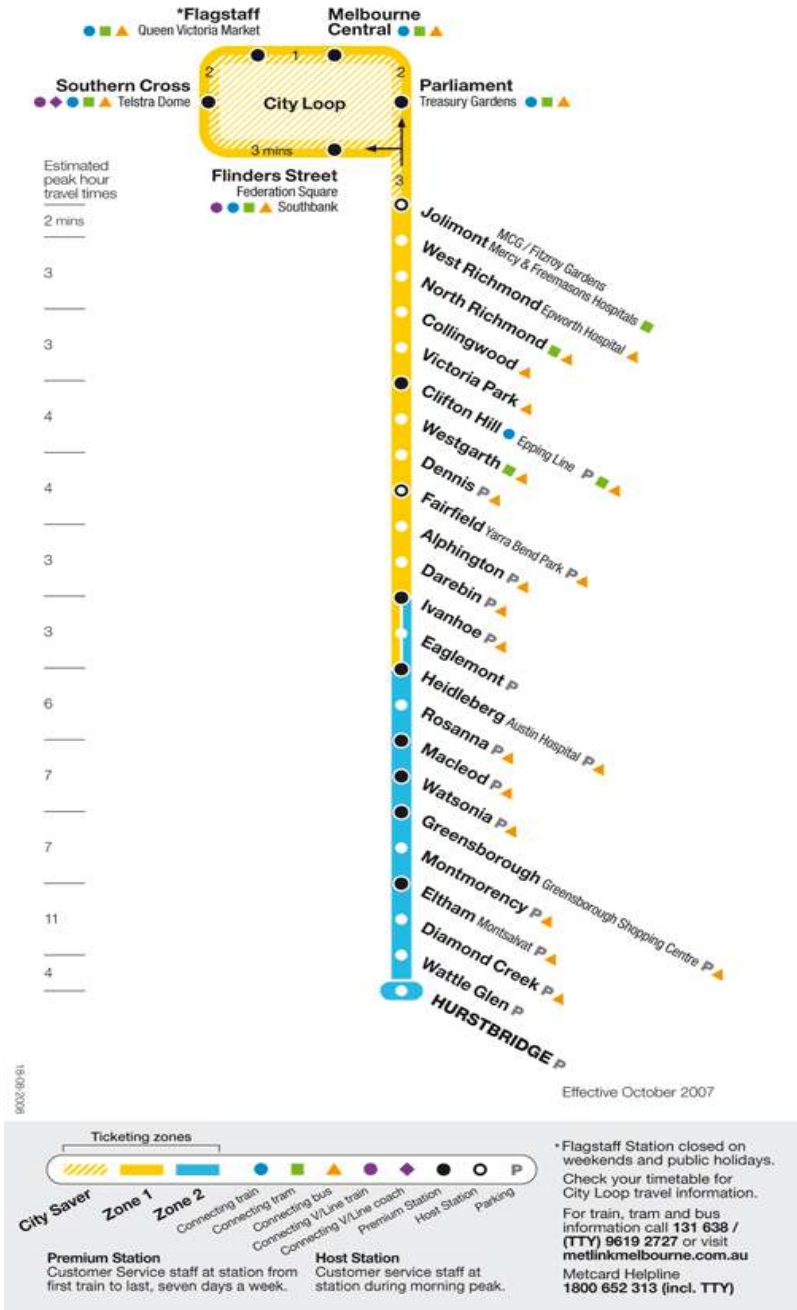

PUBLIC TRANSPORT

Brunswick,
Brunswick East,
Brunswick West,
Coburg,
Coburg North,
Fawkner,
Glenroy,

Gowanbrae,
Hadfield,
Oak Park,
CLIFTON HILL,
CLIFTON HILL South,
TULLERMARINE

Number	Bus routes
246	Elsternwick - La Trobe University via Clifton Hill, St Kilda Junction
250	Garden City - La Trobe University via City
251	Garden City - Northland via City
546	Heidelberg - Melbourne University - Queen Victoria Market via Clifton Hill & Carlton
504	Moonee Ponds - Clifton Hill via East Brunswick
Tram routes	
86	Bundoora RMIT - Waterfront City Docklands

Tram routes	
	Epping Line
	Hurstbridge Line

Hurstbridge Line

metlink