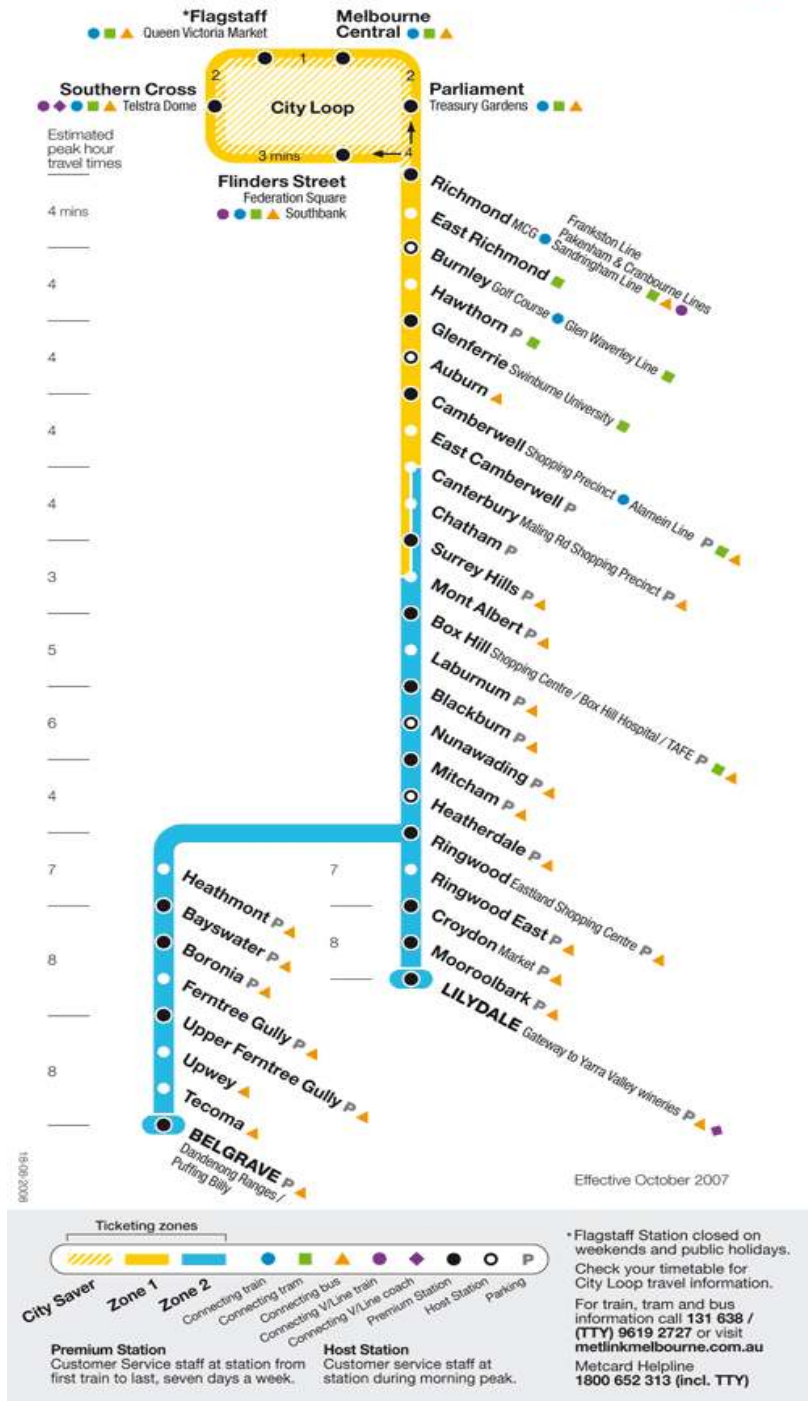

Belgrave & Lilydale Lines

metink